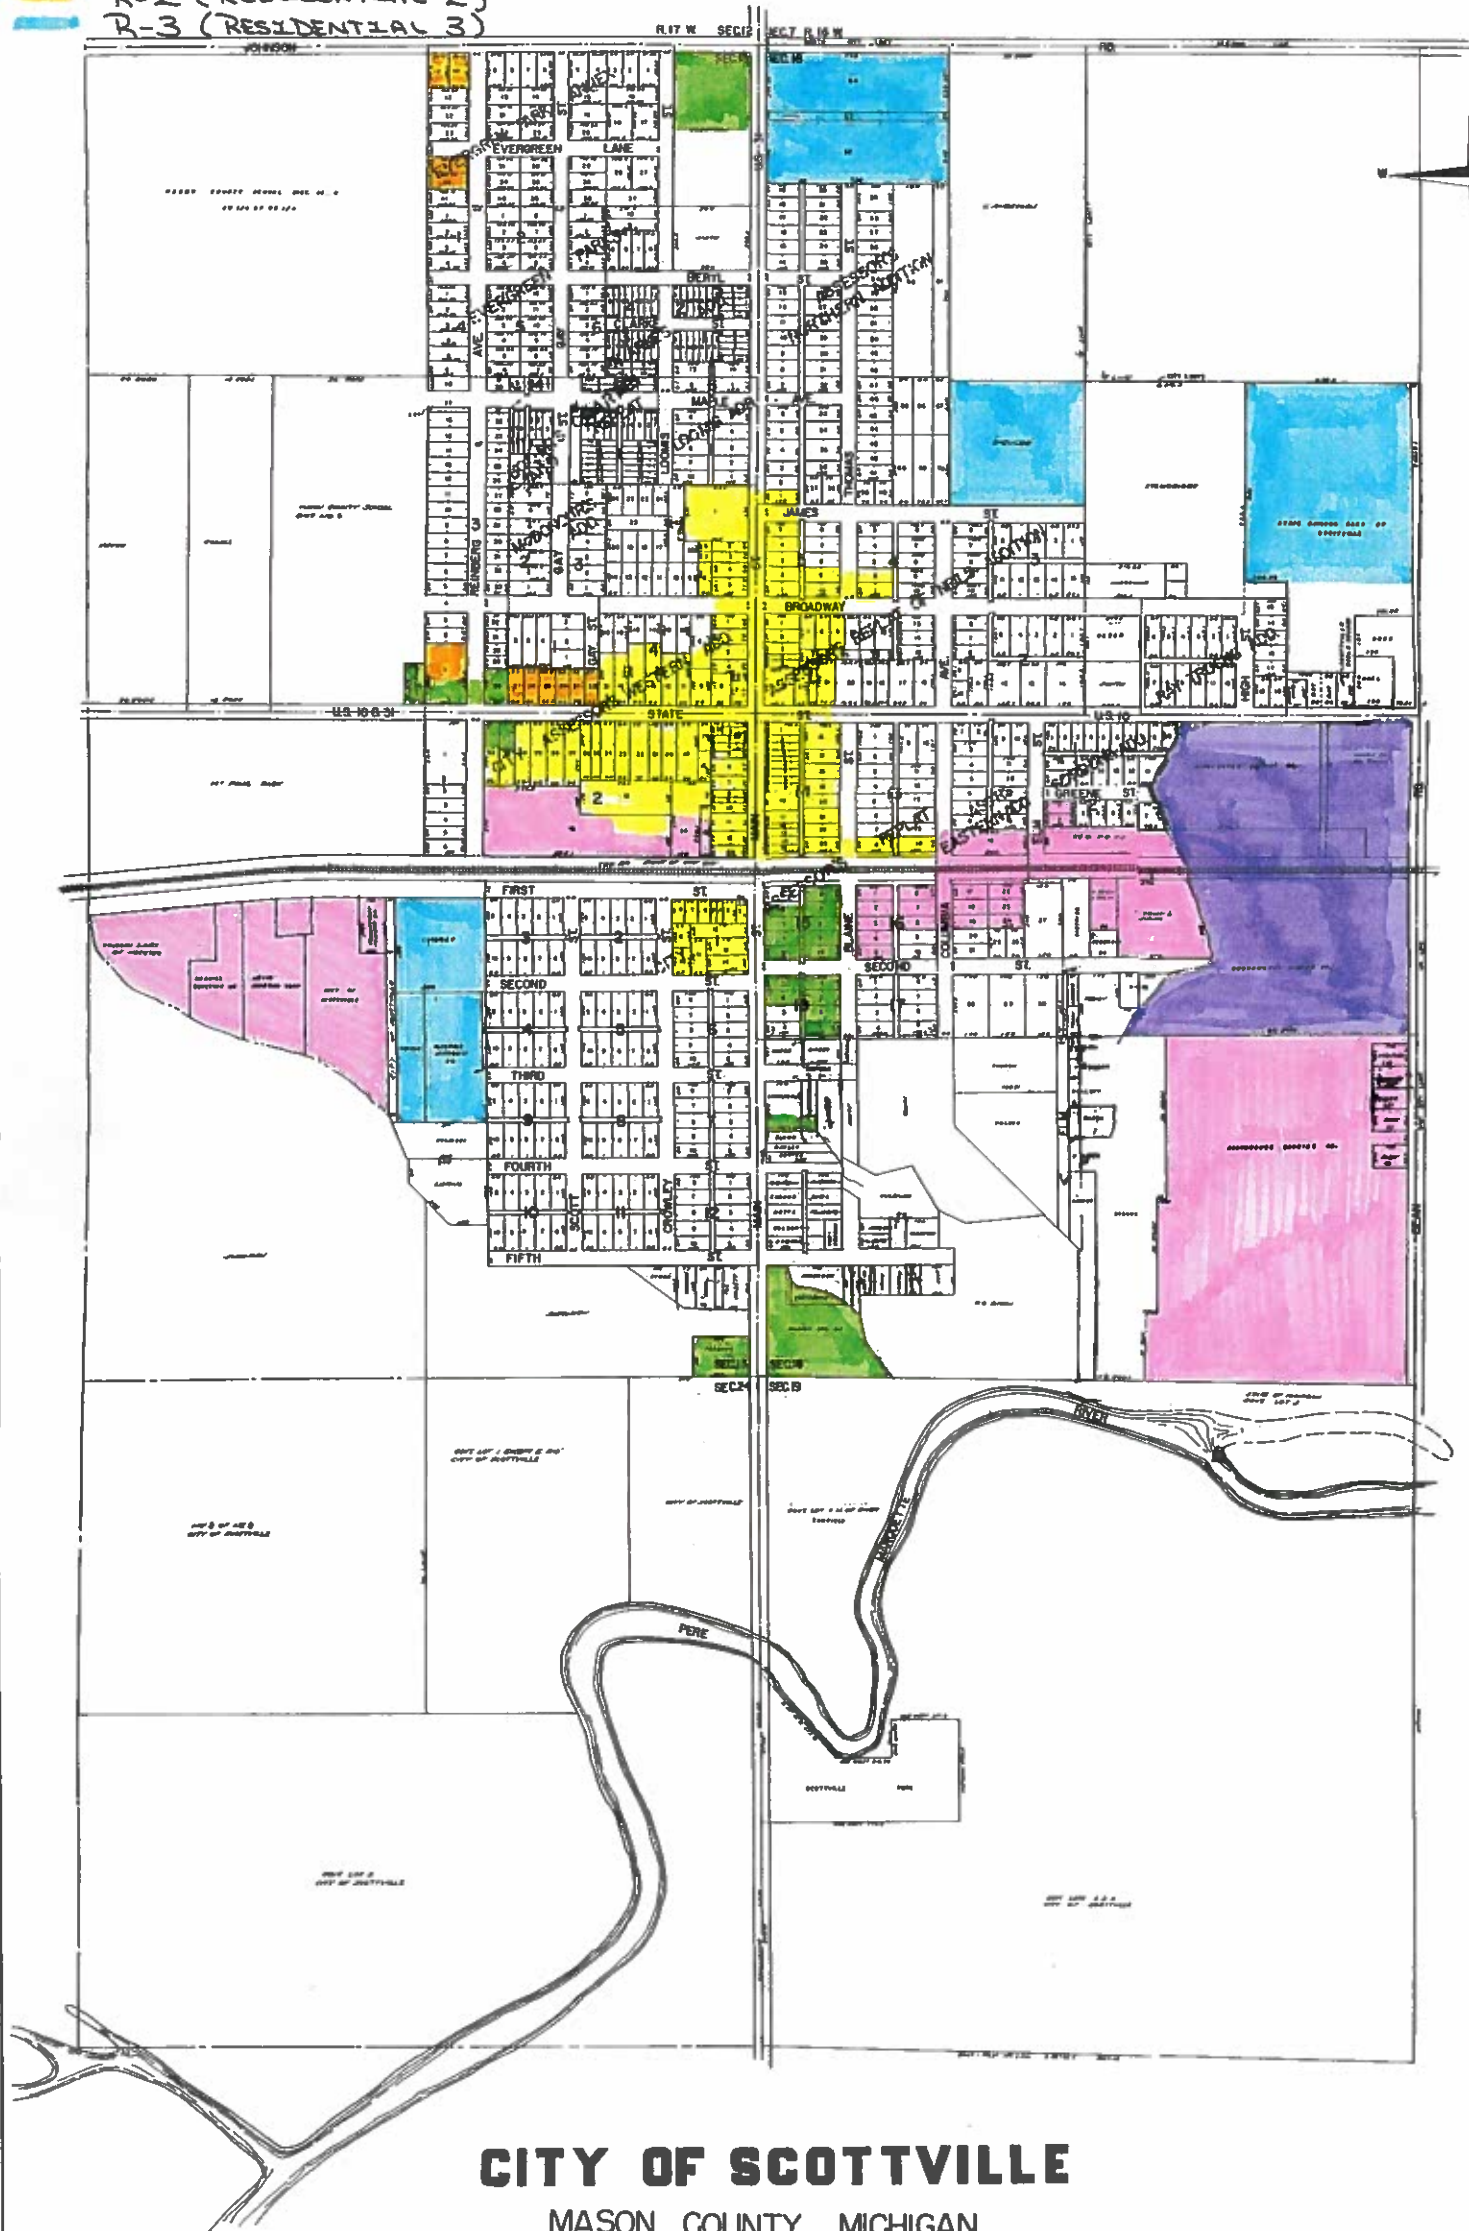

- CBD (CENTRAL BUSINESS DISTRICT)
- HC (HIGHWAY COMMERCIAL)
- I-1 (INDUSTRIAL #1)
- I-2 (INDUSTRIAL #2)
- R-2 (RESIDENTIAL 2)
- R-3 (RESIDENTIAL 3)

R-1 (RESIDENTIAL 1)

CITY OF SCOTTVILLE
MASON COUNTY MICHIGAN

REVISION OF 1934 MAP